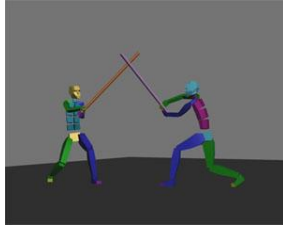

MAUREEN SENG

ANIMATOR

GAMES REEL BREAKDOWN

Sword Fight

Personal work

Responsibilities: Animation, 3DSMax

Walk Cycle

Personal work

Responsibilities: Animation, 3DSMax

Run Cycle

Personal work

Responsibilities: Animation, 3DSMax

Weight Lift

Personal work

Responsibilities: Animation, 3DSMax

Strike

Personal work

Responsibilities: Animation, 3DSMax

Female Walk Cycle

Personal work

Responsibilities: Animation, 3DSMax